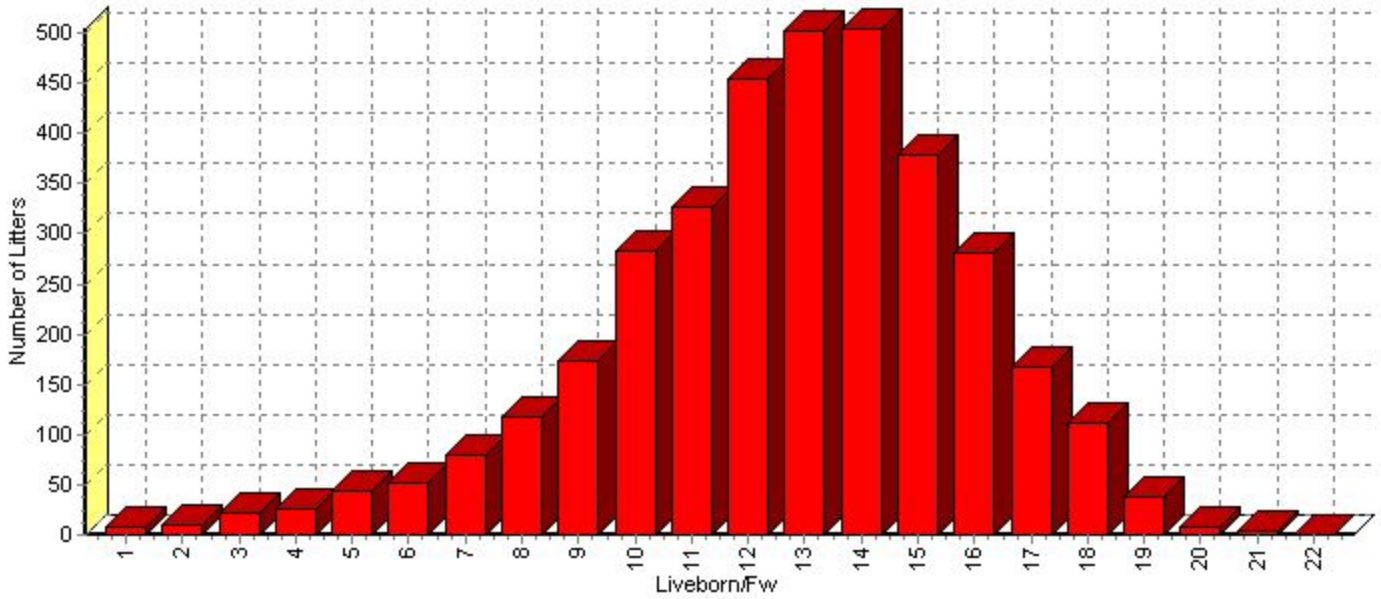

Distribution: Liveborn per Litter

www.agritecsoft.com

SAMPLE FARM

Licensed to SDM
 Printed: 8/27/2008
 Page:1

DATE >= 01/01/08 AND DATE <= 06/30/08

Liveborn/Fw	Number of	Percent
1	7	0.20
2	9	0.25
3	22	0.61
4	25	0.70
5	43	1.20
6	51	1.42
7	80	2.23
8	117	3.26
9	173	4.83
10	283	7.89
11	326	9.09
12	455	12.69
13	503	14.03
14	504	14.06
15	379	10.57
16	281	7.84
17	168	4.69
18	111	3.10
19	37	1.03
20	8	0.22
21	3	0.08
22	0	0.00
	3585	100.00